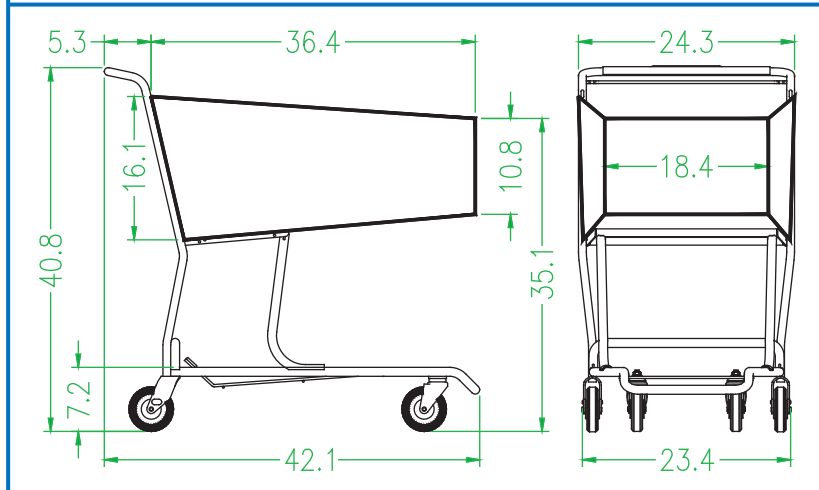

MODEL				
425 X				
TOTAL CAPACITY	17,800	in ³	FINISH	
BASKET CAPACITY	9,200	in ³		
NESTING	12	in		
WEIGHT	55	lbs		
TRAILER CAPACITY	490	shop. carts		
			CHROME, NYLON BASKET MULTICOLOR POWDER	YES
			ONE COLOR POWDER OVER E-COAT	YES

FEATURES

Double wire truss basket - stronger, lighter.
 Drop down gravity assist baby seat - less likely to bind when nesting.
 7 ga. (0.177) rear casters - stronger, cleaner, self aligning.
 Integrated handle, rear casters, tube between rear wheels - much stronger.